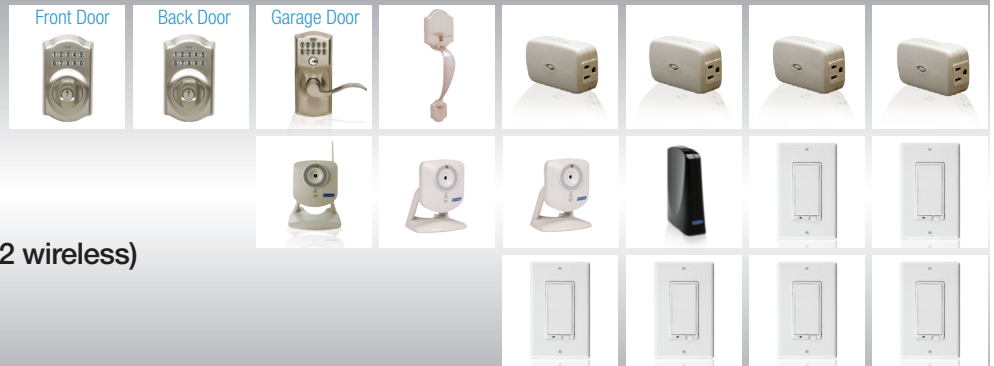

Bronze PACKAGE

- 1 LiNK Deadbolt
- 1 Paris Lower Grip
- 1 Light Module
- 1 Light Switch
- 1 LiNK Camera (wired)
- 1 Bridge

Silver PACKAGE

- 1 LiNK Deadbolt
- 1 LiNK Lever Lock
- 1 Paris Lower Grip
- 2 Light Modules
- 3 Light Switches
- 2 LiNK Cameras (1 wired, 1 wireless)
- 1 Bridge

Gold PACKAGE

- 2 LiNK Deadbolts
- 1 LiNK Lever
- 1 Paris Lower Grip
- 4 Light Modules
- 6 Light Switches
- 3 LiNK Cameras (1 wired, 2 wireless)
- 1 Bridge

RECEIVE ONLINE AUTOMATION WITH THE SCHLAGE LiNK SYSTEM
FREE FOR 12 MONTHS!