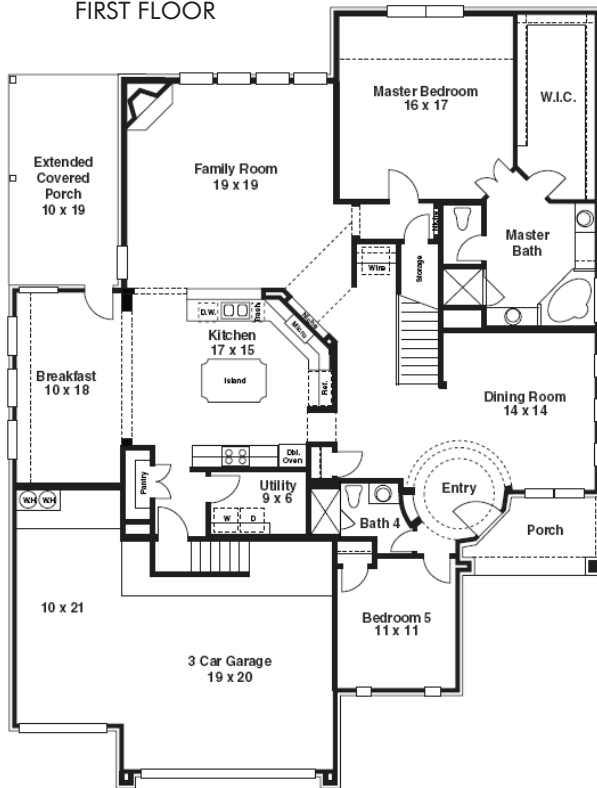

FIRST FLOOR