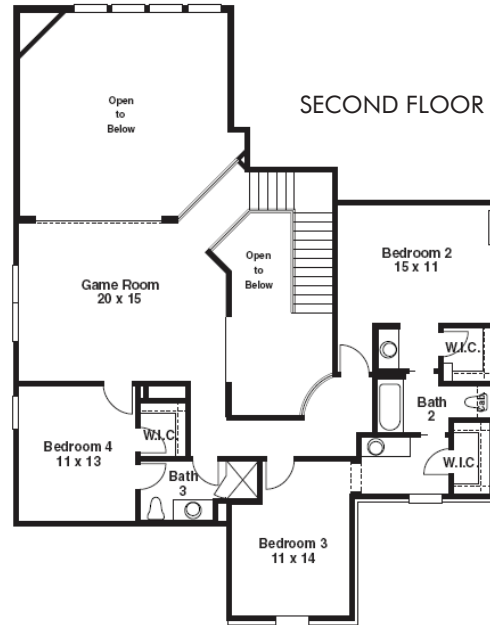

SECOND FLOOR