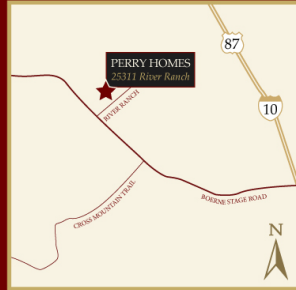

Join us for a
Tour of Homes
PERRY HOMES EXCLUSIVE EVENT

RIVER ROCK RANCH

Saturday, March 3rd 10:00AM - 6:00PM

CATERED LUNCH • TOUR 4 HOMES • PRIZE DRAWINGS

Perry Homes Model Home

LUNCH & DESSERT SERVED
12PM - 2PM

$200 in Gift Card Drawings!

For more information contact a Perry Homes
Sales Professional today!

210.698.8827

PERRYHOMES.com