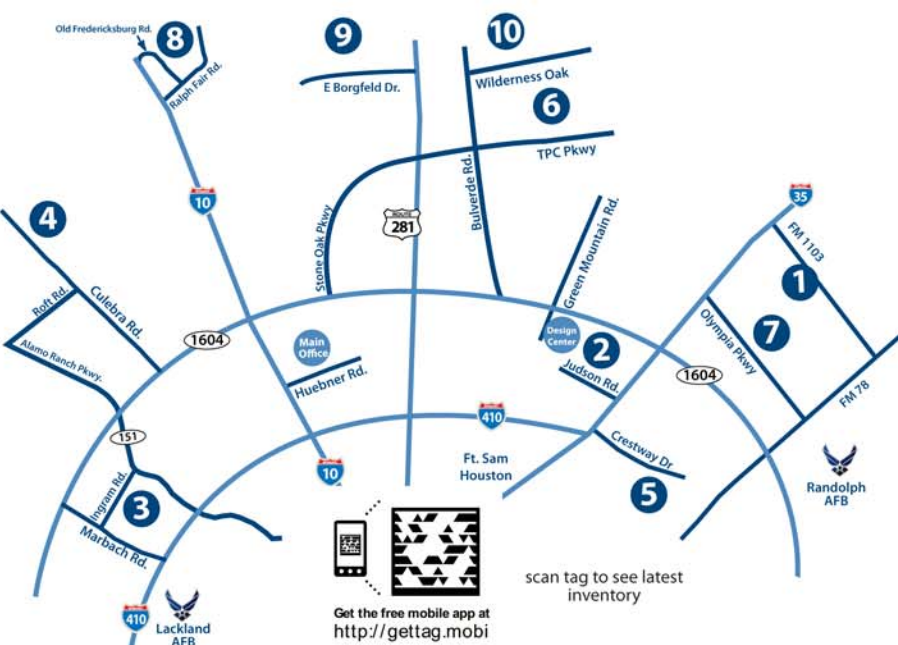

- 1. **STONEBROOK**
from 140s to 190s
210.807.3570
- 2. **MONTERREY VILLAGE**
from 140s to 190s
210.590.9229
- 3. **LAKEVIEW**
from 140s to 190s
210.807.3580
- 4. **STILLWATER RANCH**
from 170s to 270s
210.807.3590
- 5. **GARDENS OF WINDCREST**
from 220s
210.590.9229
- 6. **CIBOLO CANYONS**
from 230s to 350s
210.807.3560
- 7. **OLYMPIA HILLS**
290s Custom Designs
210.590.9229
- 8. **OLD FREDERICKSBURG ESTATES**
- 9. **WILLIS RANCH**
- 10. **ESTATES AT INDIAN SPRINGS**
from 340s to 410s
210.807.3560

Get the free mobile app at <http://gettag.mobi>
 scan tag to see latest inventory