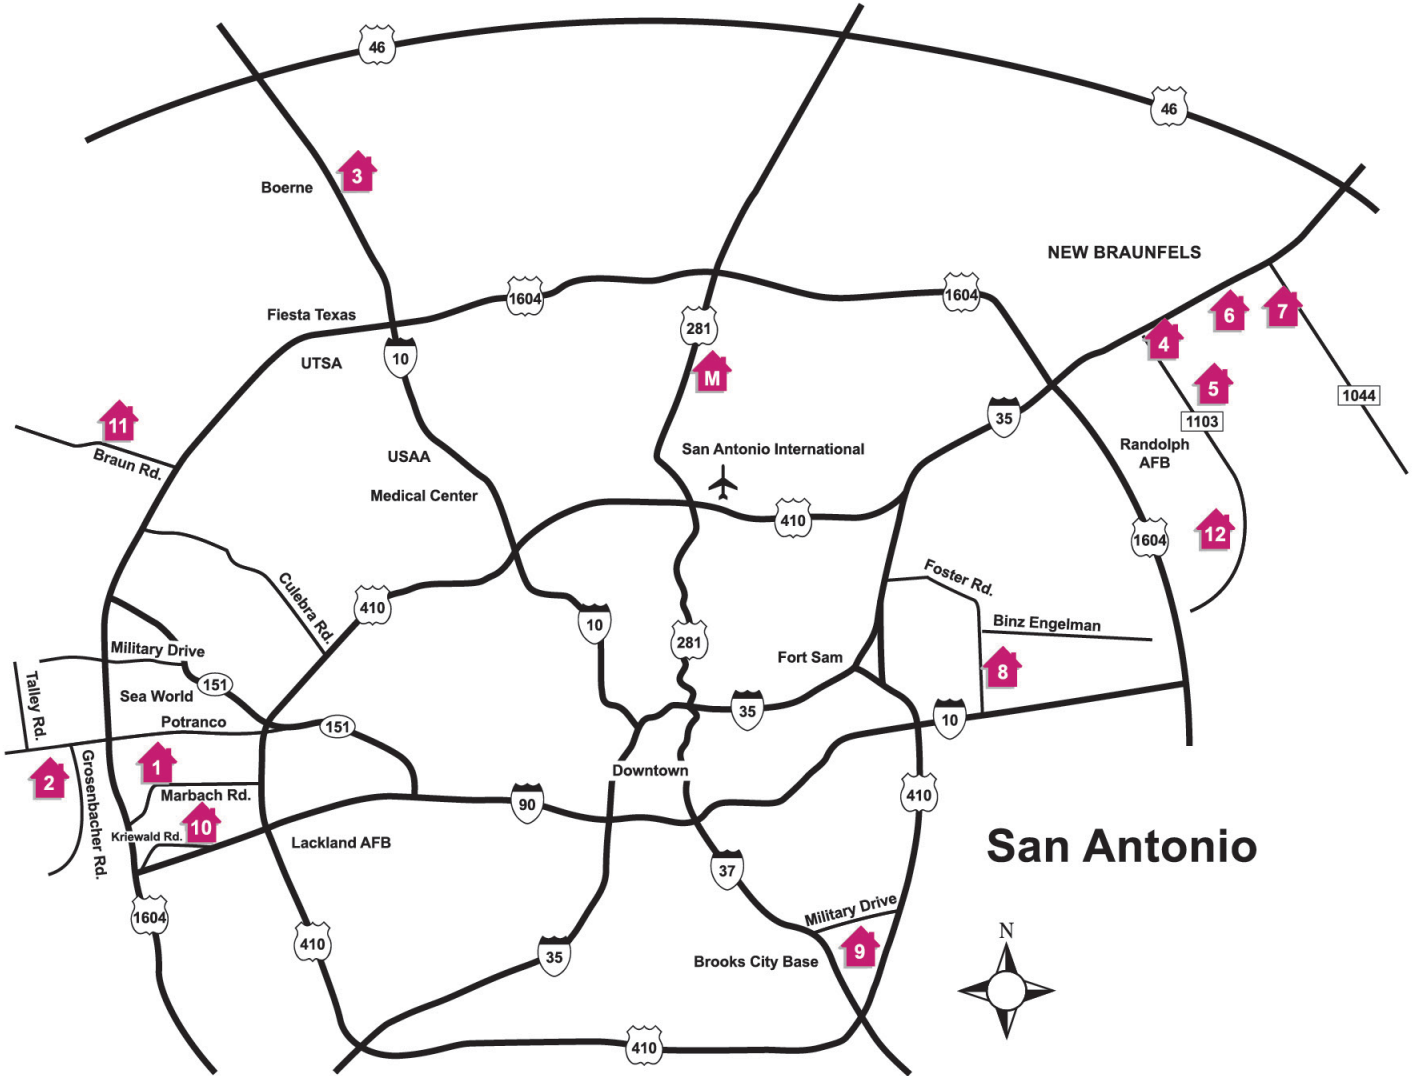

Your Way Home.  
**Armadillo**  
 H O M E S

armadillohomes.com

- 1 Stonecreek**  
From the 130's  
(210) 670-0276
- 2 Weston Oaks**  
From the 140's  
(210) 872-0698
- 3 Woods of Frederick Creek**  
From the 190's  
(830) 816-5214
- 4 Fairway Ridge**  
From the 180's  
(210) 566-6435
- 5 Saddle Creek Ranch**  
From the 160's  
(210) 319-3212
- 6 Cypress Point**  
Coming Soon  
(210) 566-6435
- 7 Mockingbird Heights**  
From the 150's  
(830) 629-2205
- 8 Windfield**  
From the 120's  
(210) 661-6536
- 9 Monte Viejo**  
From the 130's  
(210) 798-0958
- 10 Hummingbird Estates**  
From the 130's  
(210) 319-3286
- 11 The Enclave at Laurel Canyon**  
Closeout  
(210) 688-7012
- 12 Stonebrook**  
Closeout  
(210) 319-3212
- M Main Office**  
(210) 662-0066