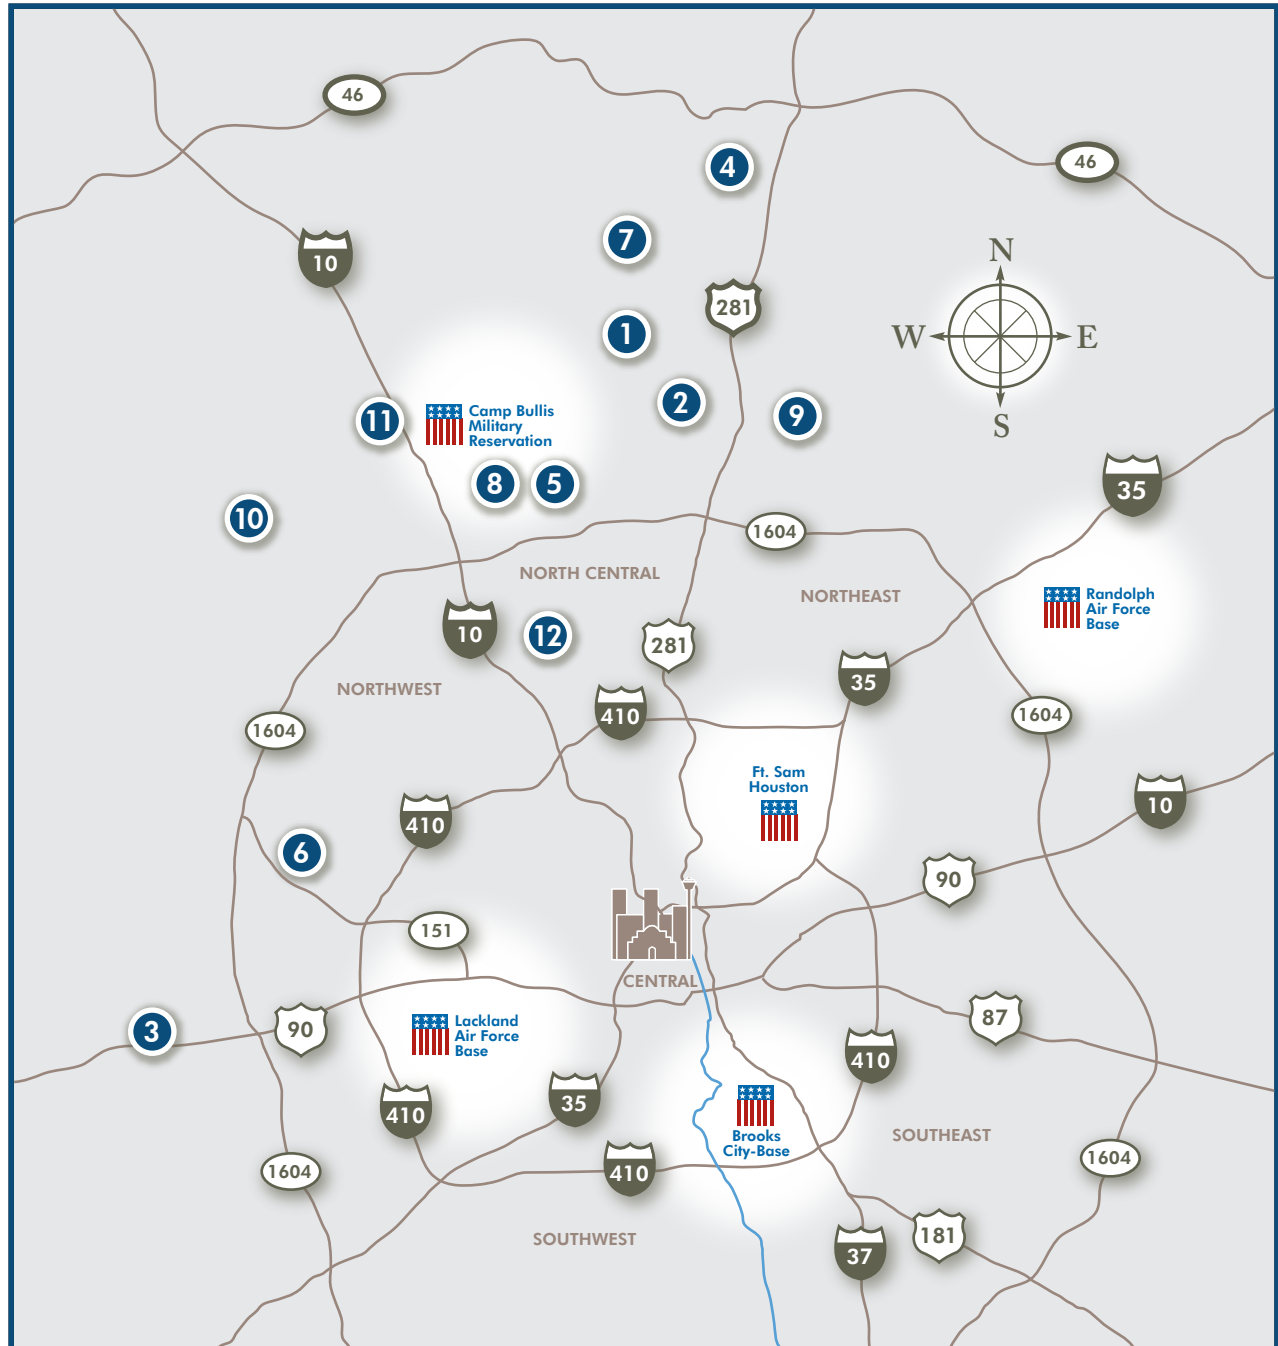

Sitterle Homes Communities

1. Majestic Oaks in the Heights at Stone Oak
(210) 494-3306

2. Stately Oaks in the Heights at Stone Oak
(210) 481-6565

3. The Gardens at Air Force Village*
(210) 568-3200

4. Prospect Creek at Kinder Ranch
Metro (830) 980-8789

5. Salado Canyon in Rogers Ranch
(210) 479-1400

6. Aviara
(210) 647-5551

7. San Miguel at Canyon Springs
(210) 497-6080

8. The Gardens on Point Bluff in Rogers Ranch
(210) 497-0033

9. Campanas at Cibolo Canyons
(210) 497-6500